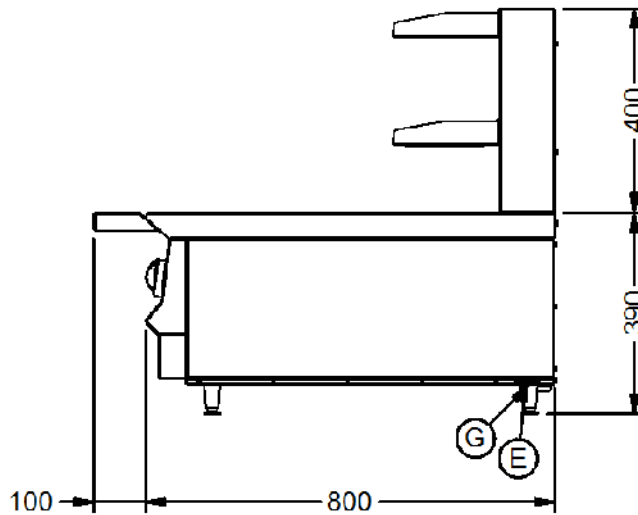

Technical Picture

Lincat Limited

Whisby Road,
Lincoln, LN6 3QZ,
United Kingdom

Company No: 2175448

A member company of

Customer Care

Tel: +44 1522 875500
Email: care@lincat.co.uk

Export Customers

Tel: +44 1522 503250
Email: export@lincat.co.uk

Opening Hours

Monday – Friday:
8.30am – 5pm